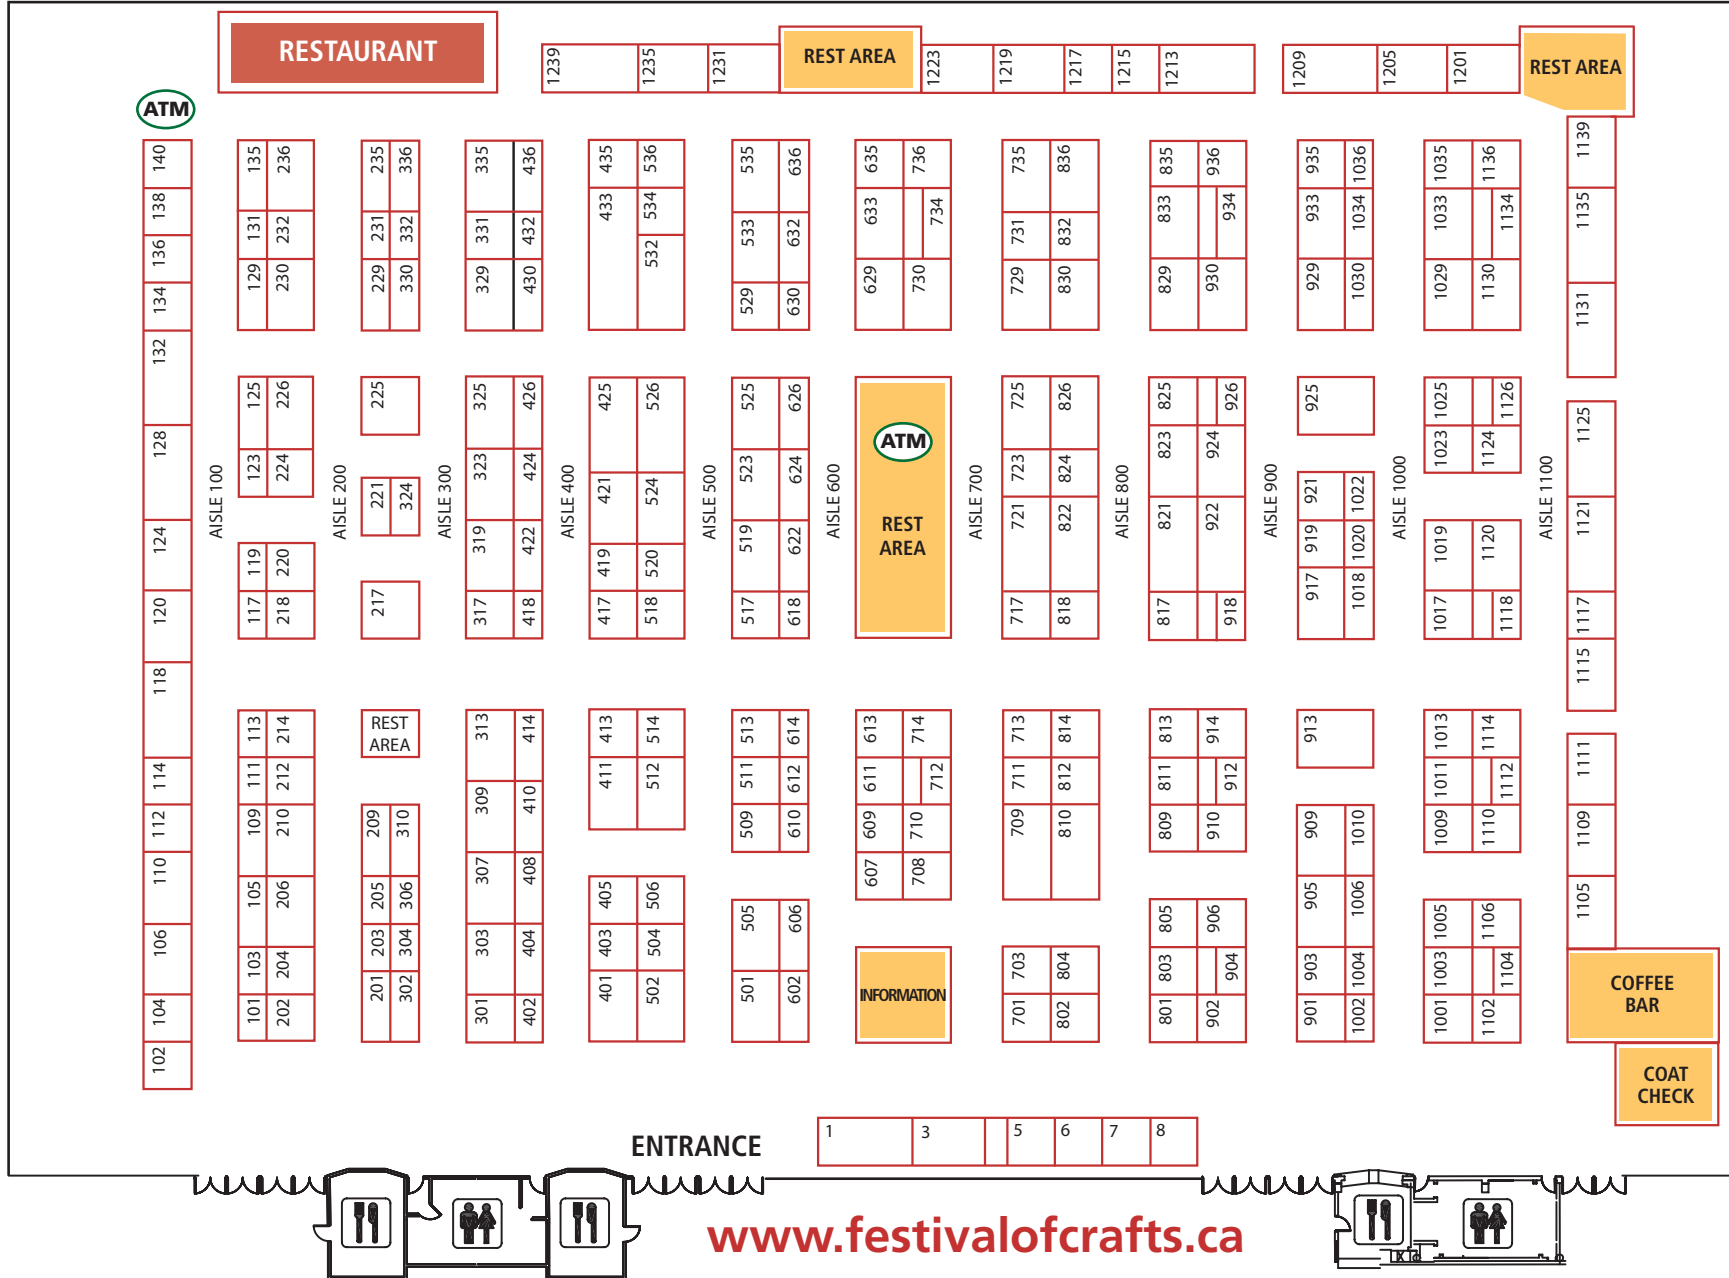

November 26 - 29, 2009

BMO Centre, Stampede Park

Thursday, November 26 10:00 am - 9:30 pm

Friday, November 27 10:00 am - 9:30 pm

Saturday, November 28 10:00 am - 6:00 pm

Sunday, November 29 10:00 am - 5:00 pm